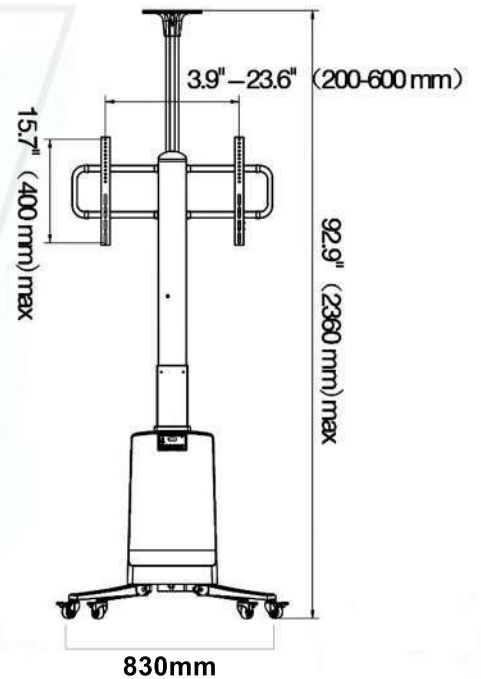

# SH TW85

Motorised Professional TV Trolley Stand  
Fits most 55"~85"

New Design,  
New Experience

  
Weight Capacity  
**68.2 Kgs**

  
Screen Size  
**55" ~ 85"**

  
VESA Compatible  
**600x400**

  
Upright  
**500mm**

  
Curved Screen

  
Cable Management

  
Material built  
**Alluminum**